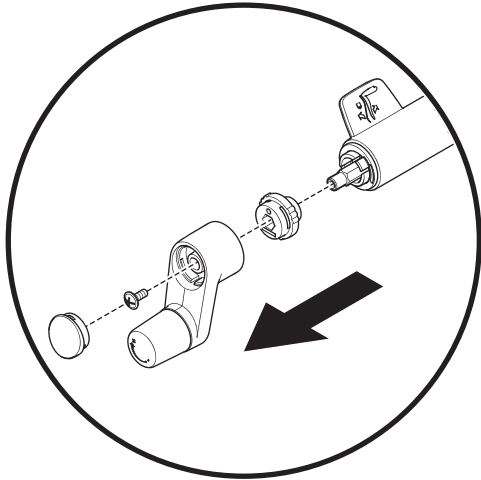

11

RECYCLE BINS

STEEL

NYLON/PLASTIC

12

RECYCLE BINS

STEEL

NYLON/PLASTIC

CUSTOMER SERVICE PHONE: 1-800-426-8562