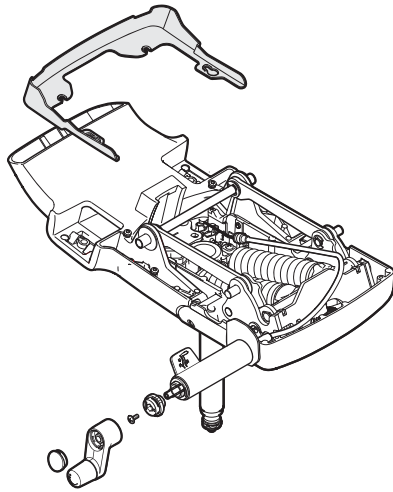

11

RECYCLE BINS

STEEL

NYLON/PLASTIC

12

RECYCLE BINS

STEEL

NYLON/PLASTIC

CUSTOMER SERVICE PHONE: 1-800-426-8562