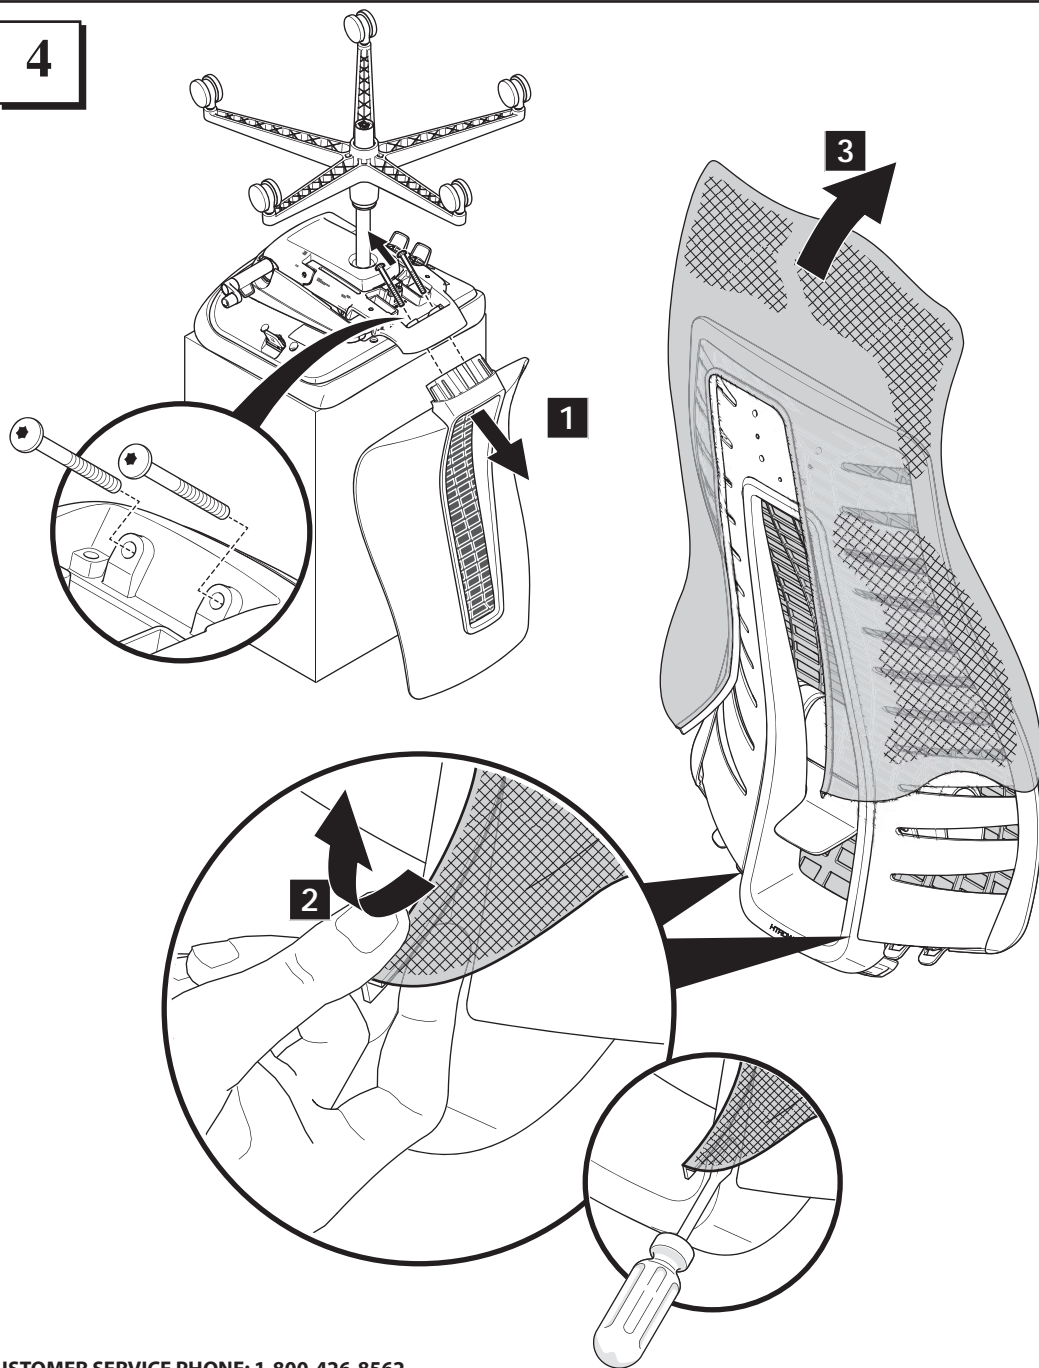

RECYCLE BINS

NYLON/PLASTIC

FOAM/RUBBER

4